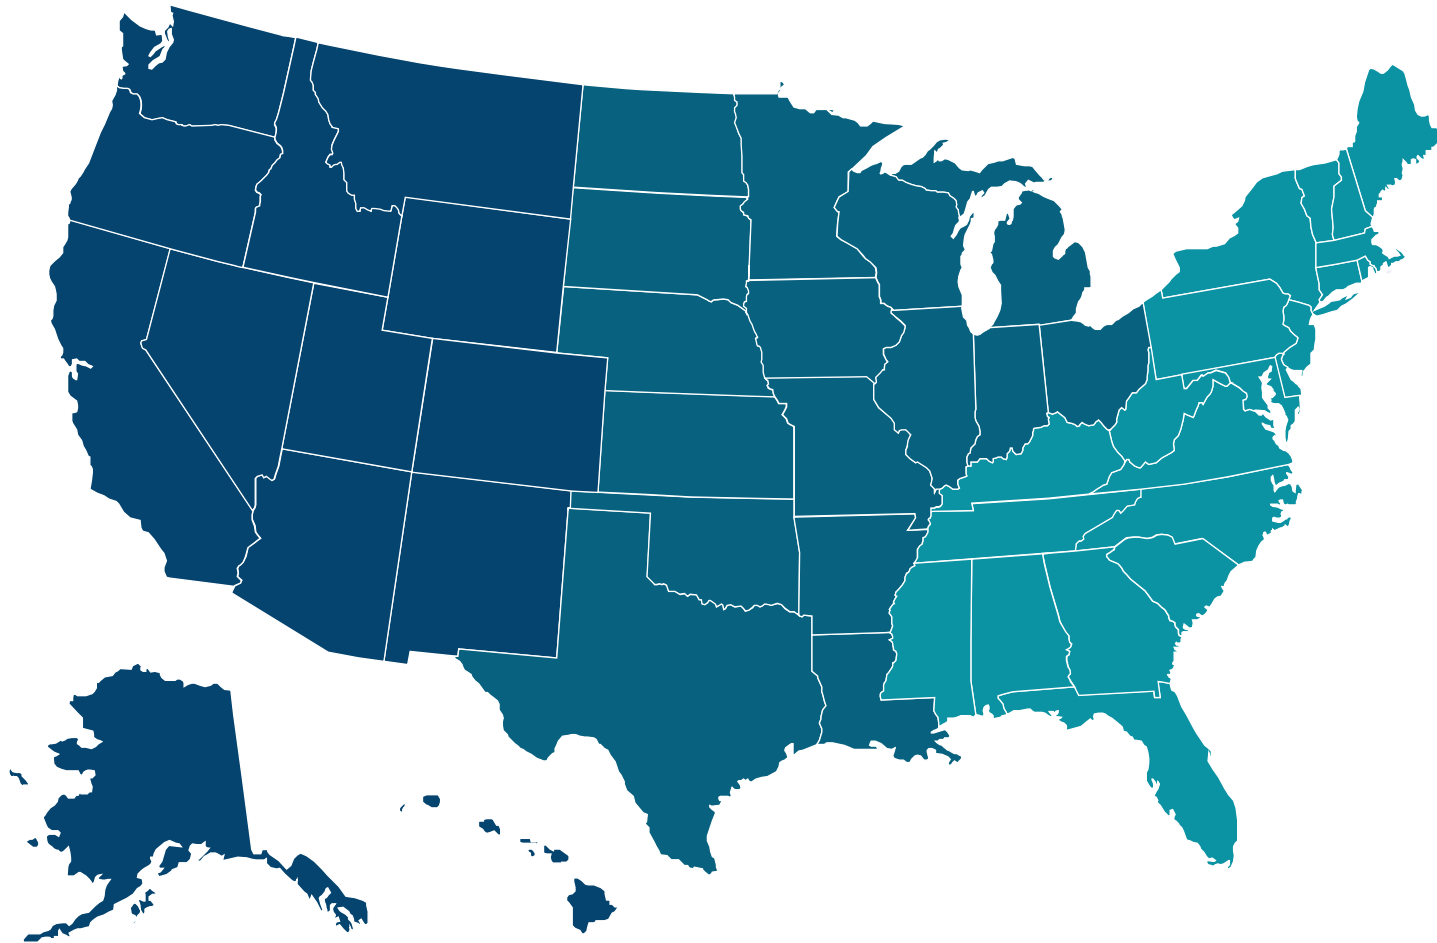

## Territory Map

**Mark Sondergaard**  
Channel Chief & VP of Sales  
C: 734-945-3698  
Mark.Sondergaard@entelegent.com

**Scott Smith**  
Sr. National Channel Sales Manager  
O: 704-560-2214  
Scott.Smith@entelegent.com