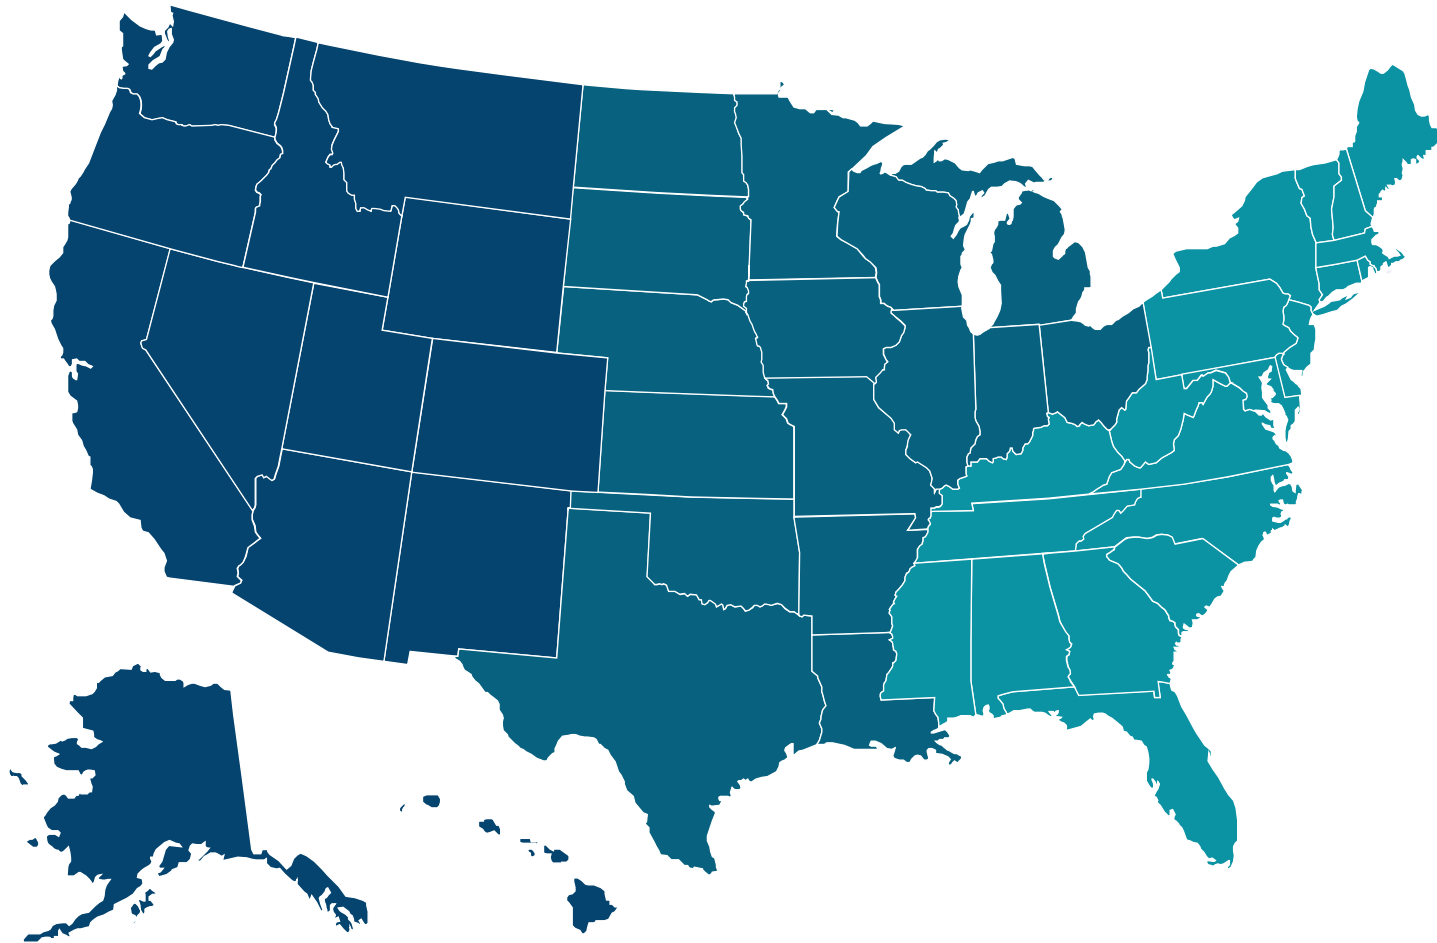

EnTelegent Solutions

Territory Map

Mark Sondergaard
Channel Chief & VP of Sales
C: 734-945-3698
Mark.Sondergaard@entelegent.com

Scott Smith
Sr. National Channel Sales Manager
O: 704-560-2214
Scott.Smith@entelegent.com